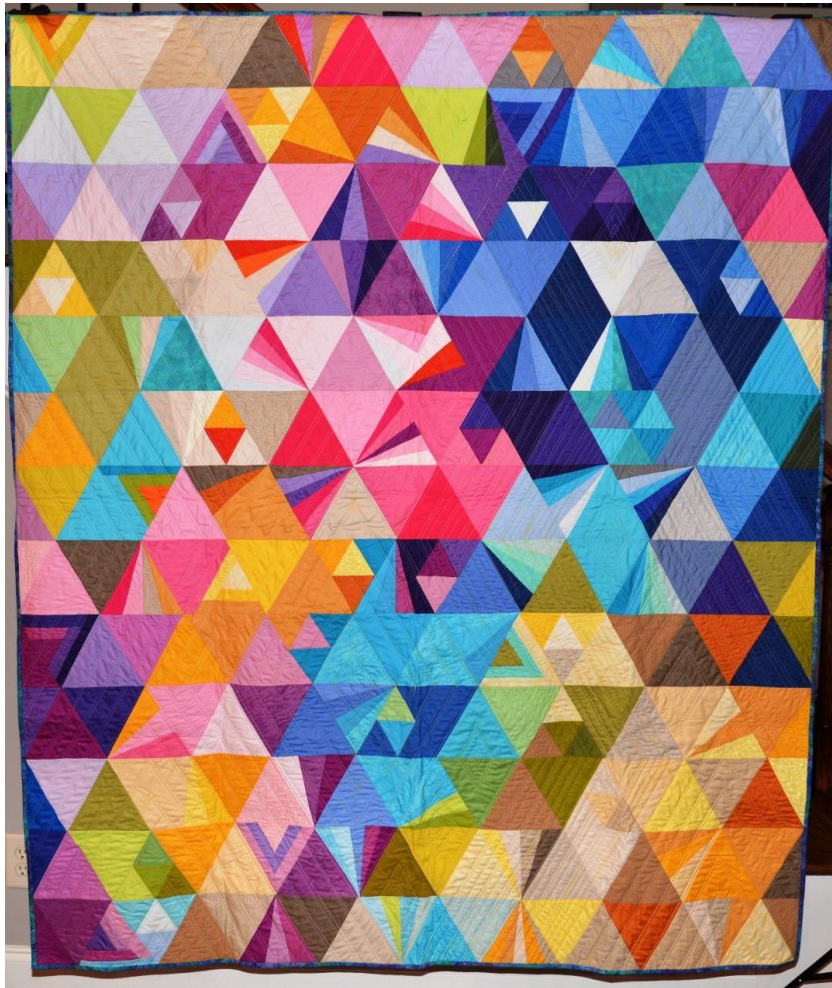

"TESSELLATION"

Piedmont Quilters' Guild 2019/2020 Raffle Quilt

Purchase a chance for $1.00 each

Drawing: December 10, 2020 - Need not be present to win

Size: 77" long x 65.5" wide

Pattern: "Tessellation" by Alison Glass and Nydia Kehnle

Pieced by: Carol DeSantis, Keren Rotberg, Patricia Brooks, Pat O'Rork

Custom Long-Arm Quilting by: Jane Weinstein

If you are interested in purchasing raffle tickets for "TESSELLATION" or "FIREFLIES & OTHER NIGHT LIGHTS" please see a member of the Piedmont Quilters' Guild. Or you can mail a check payable to: **PIEDMONT QUILTERS' GUILD**. Mail to: Piedmont Quilters' Guild, P. O. Box 10673, Friendly Center Station, Greensboro NC 27404-0673. Include your name and phone number so we can call you when you win! We'll hold your raffle ticket stubs for you.

BE SURE TO SPECIFY WHICH QUILT AND PLEASE SEND THE CORRECT TICKET PRICE

www.piedmontquilts.org